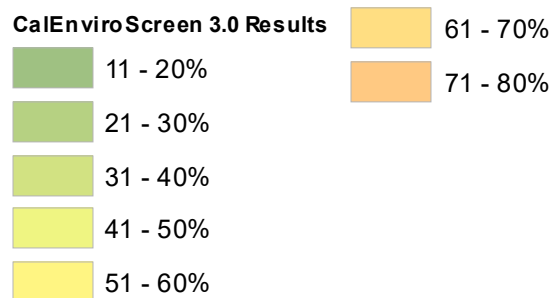

# CalEnviroScreen 3.0 Results

1/23/2018, 6:58:21 AM

1:36,112

Sources: Esri, HERE, DeLorme, Intermap, increment P Corp., GEBCO, USGS, FAO, NPS, NRCAN, GeoBase, IGN, Kadaster NL, Ordnance Survey, Esri Japan, METI, Esri China (Hong Kong), swisstopo, MapmyIndia, © OpenStreetMap contributors, and the GIS