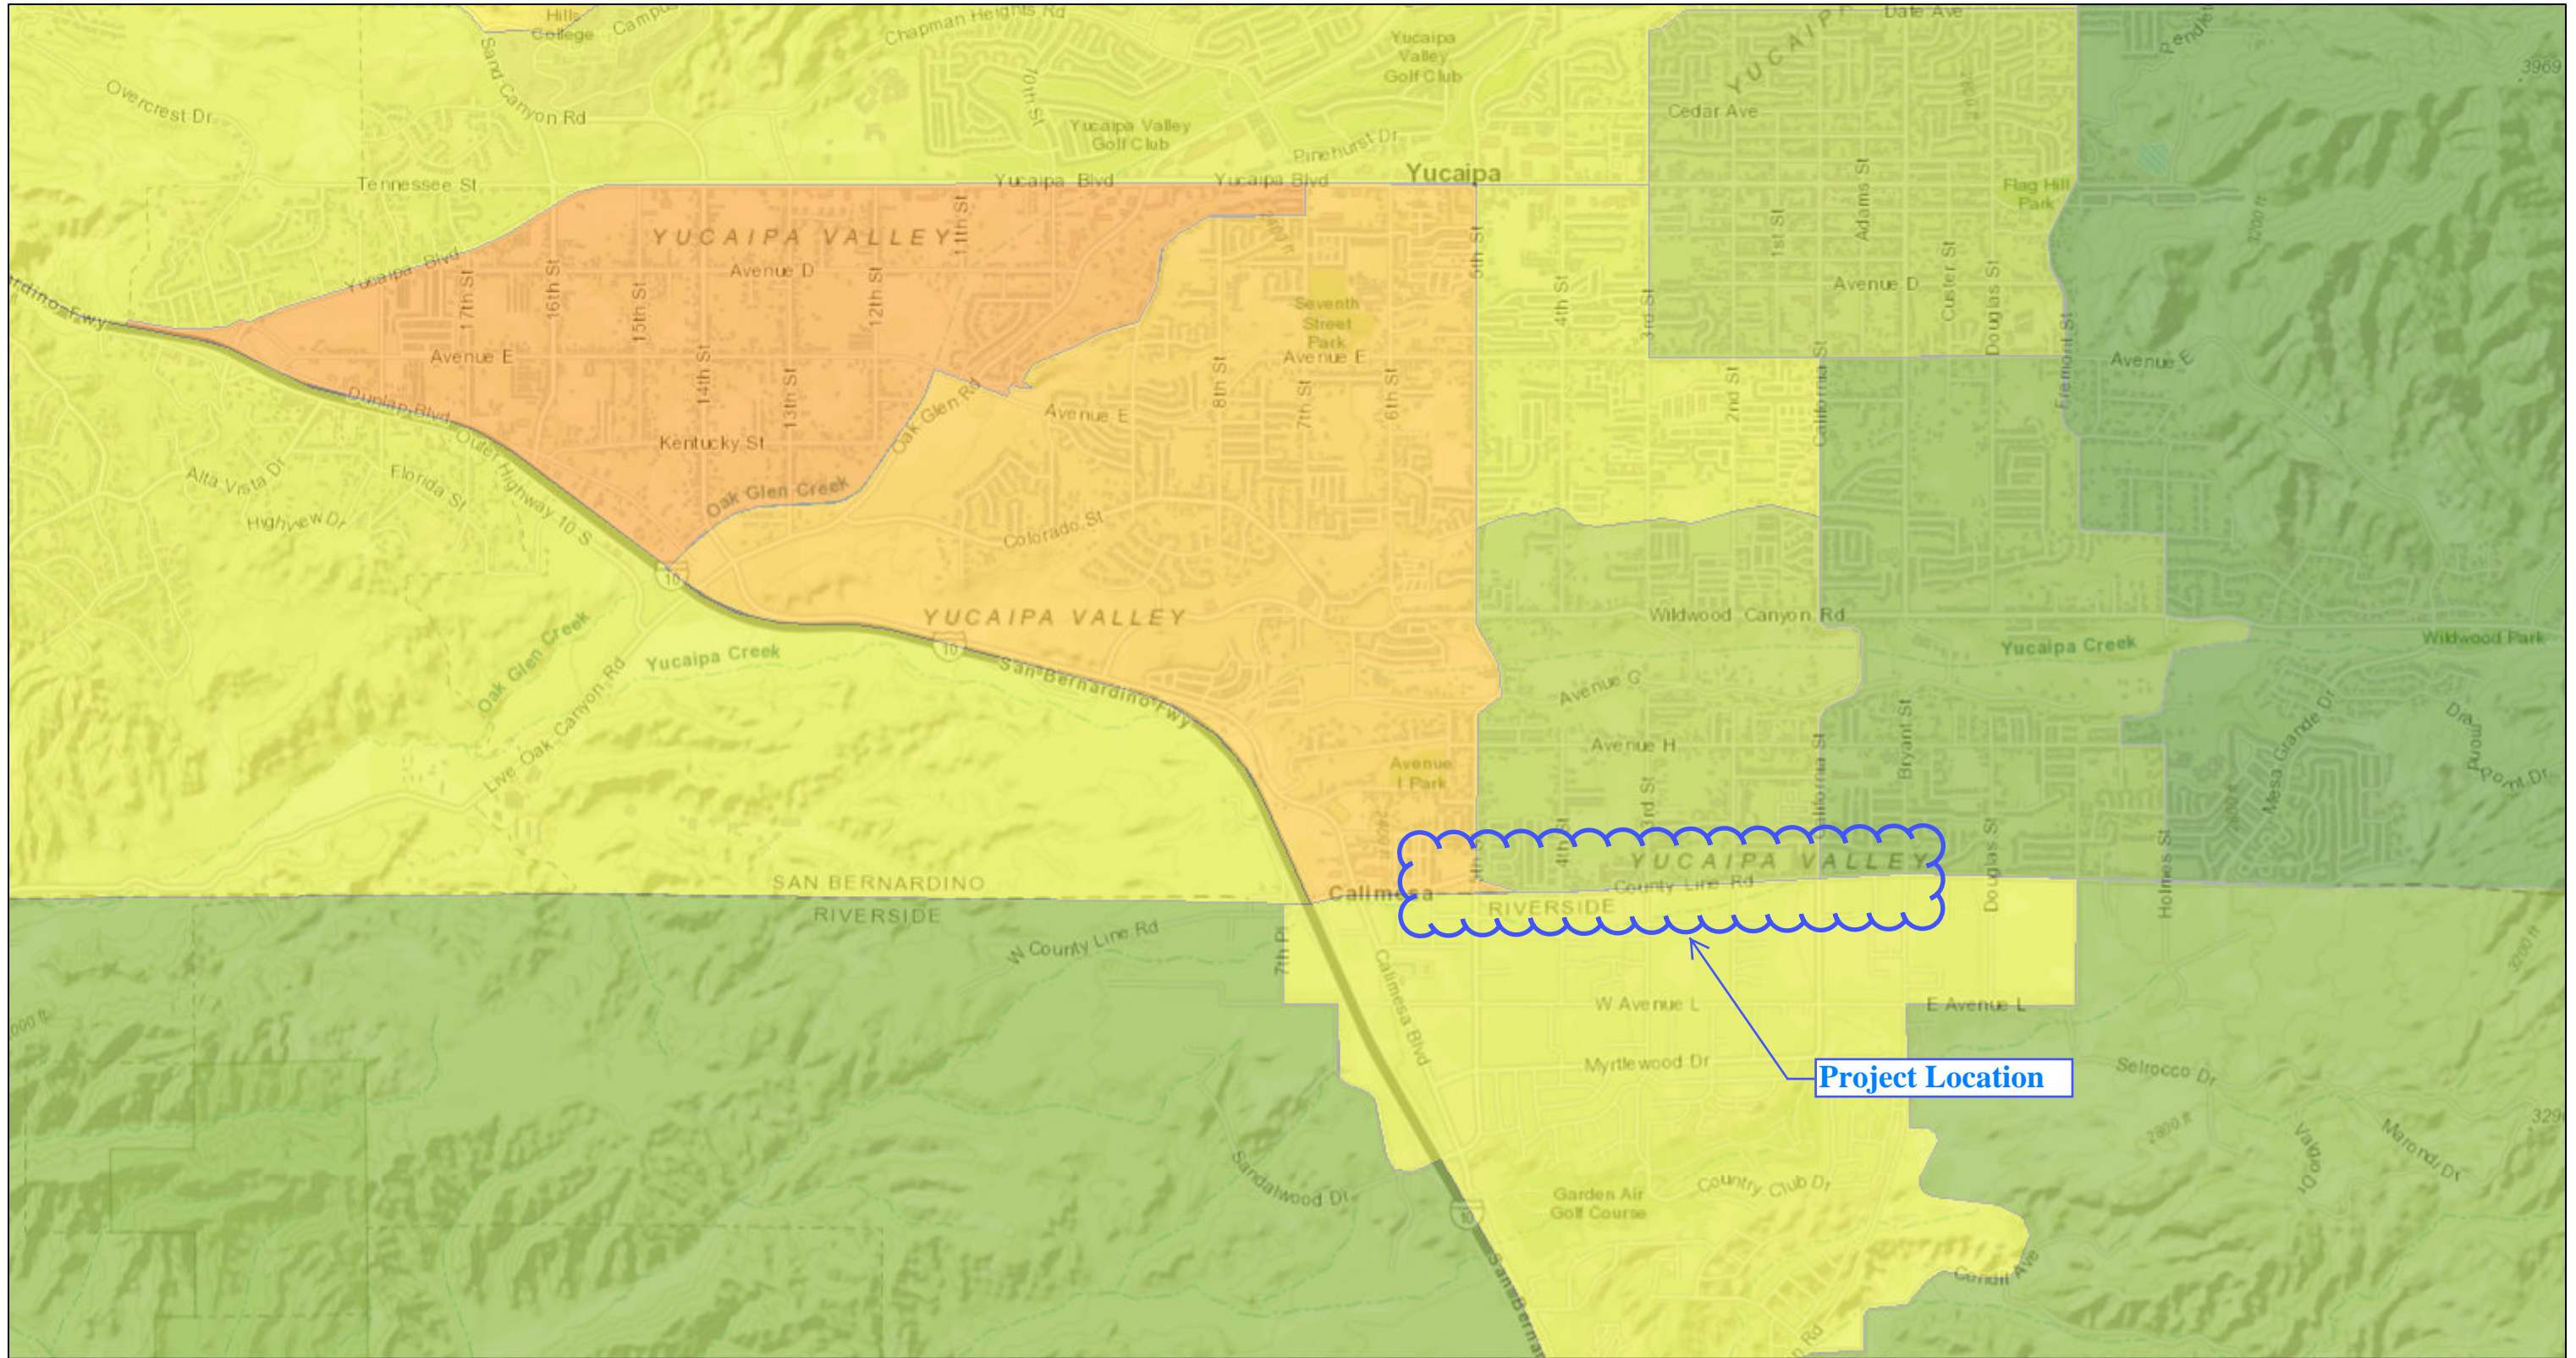

# CalEnviroScreen 3.0 Results

1/23/2018, 6:58:21 AM

1:36,112

Sources: Esri, HERE, DeLorme, Intermap, increment P Corp., GEBCO, USGS, FAO, NPS, NRCAN, GeoBase, IGN, Kadaster NL, Ordnance Survey, Esri Japan, METI, Esri China (Hong Kong), swisstopo, MapmyIndia, © OpenStreetMap contributors, and the GIS