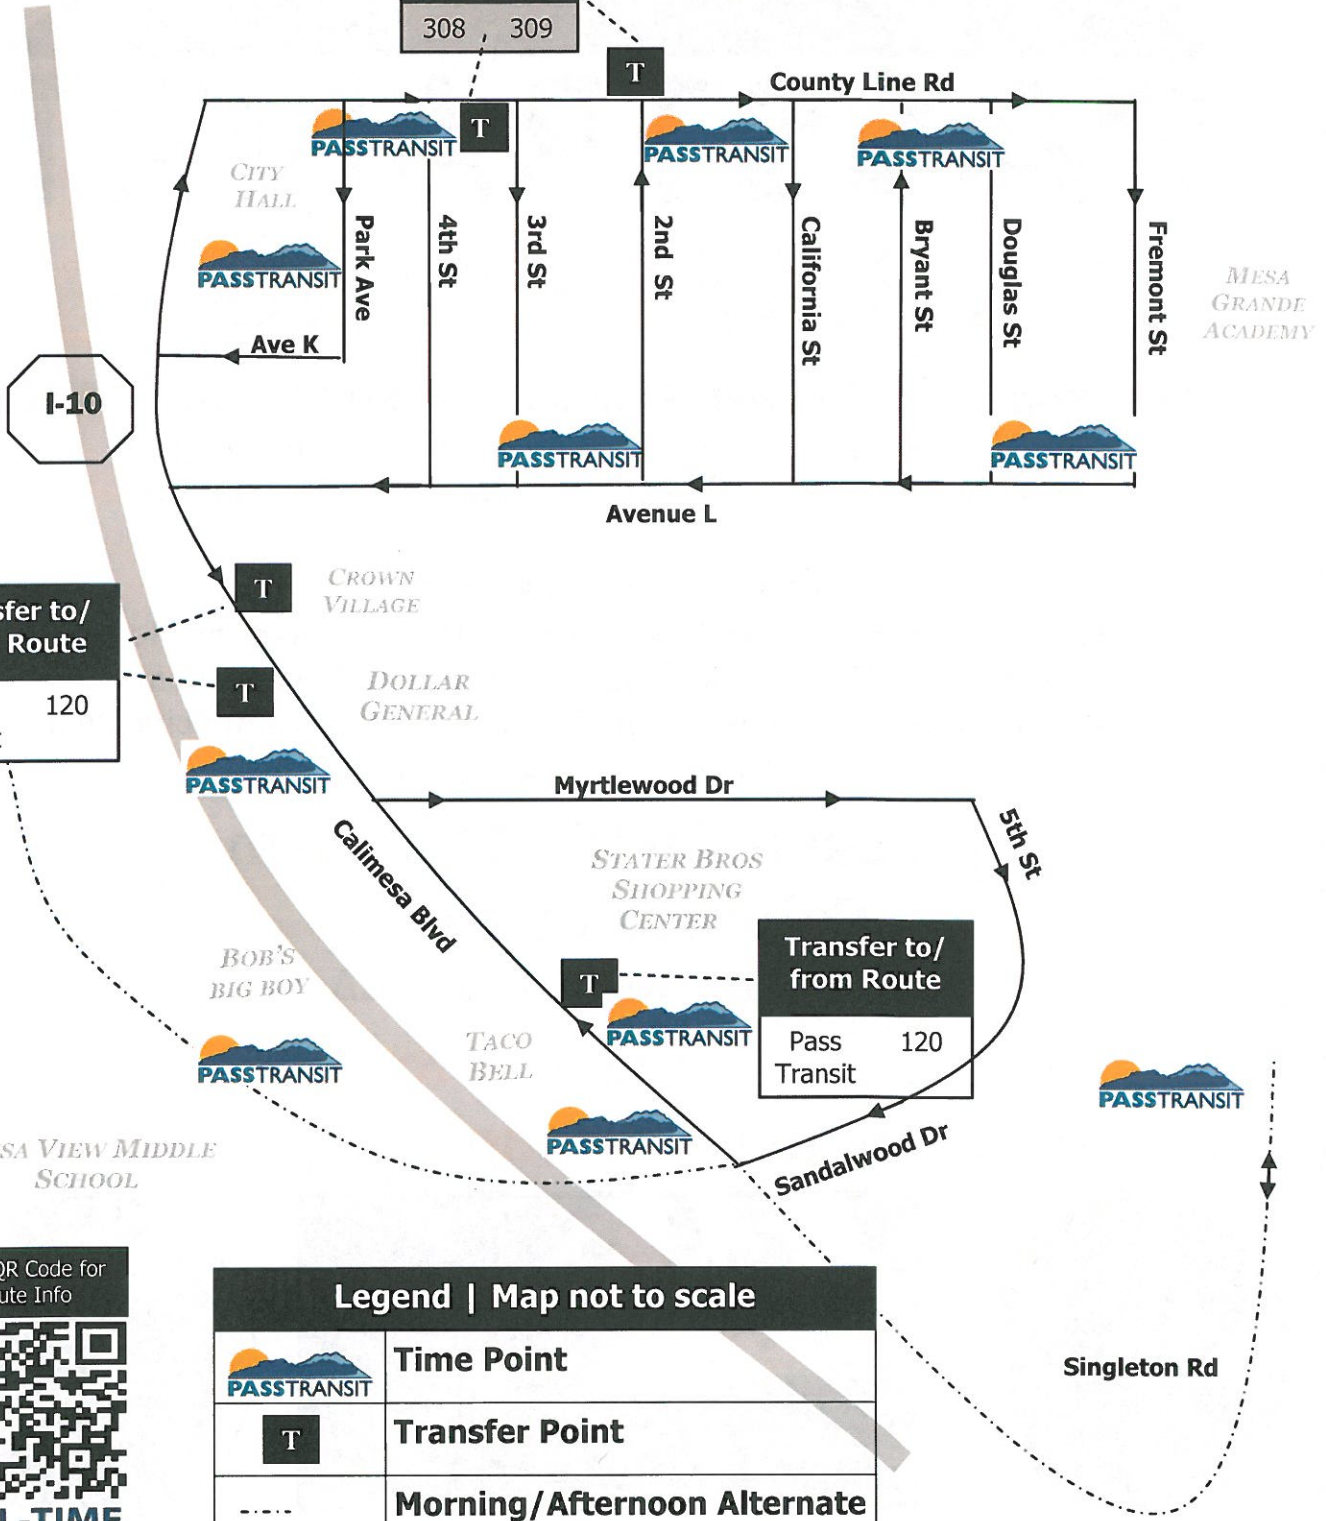

### CONNECTIONS INCLUDE:

Pass Transit's Commuter Link Route 120 to the San Bernardino Metrolink and Loma Linda VA Hospital (OmniTrans Transit/Transfer Center). Additionally, passengers will be able to connect along County Line Road to OmniGo Routes 308 and 309.

# ROUTE 136

## WEEKDAY SERVICE | Calimesa

Routing and timetables  
subject to change.

Subject to change

Transfer  
OmniTrans  
308 309

Transfer to/  
from Route  
Pass 120  
Transit

Transfer to/  
from Route  
Pass 120  
Transit

Scan QR Code for  
Route Info

**REAL-TIME  
BUS TRACKING**  
beaumont.doublemap.com

Legend   Map not to scale	
	Time Point
	Transfer Point
	Morning/Afternoon Alternate