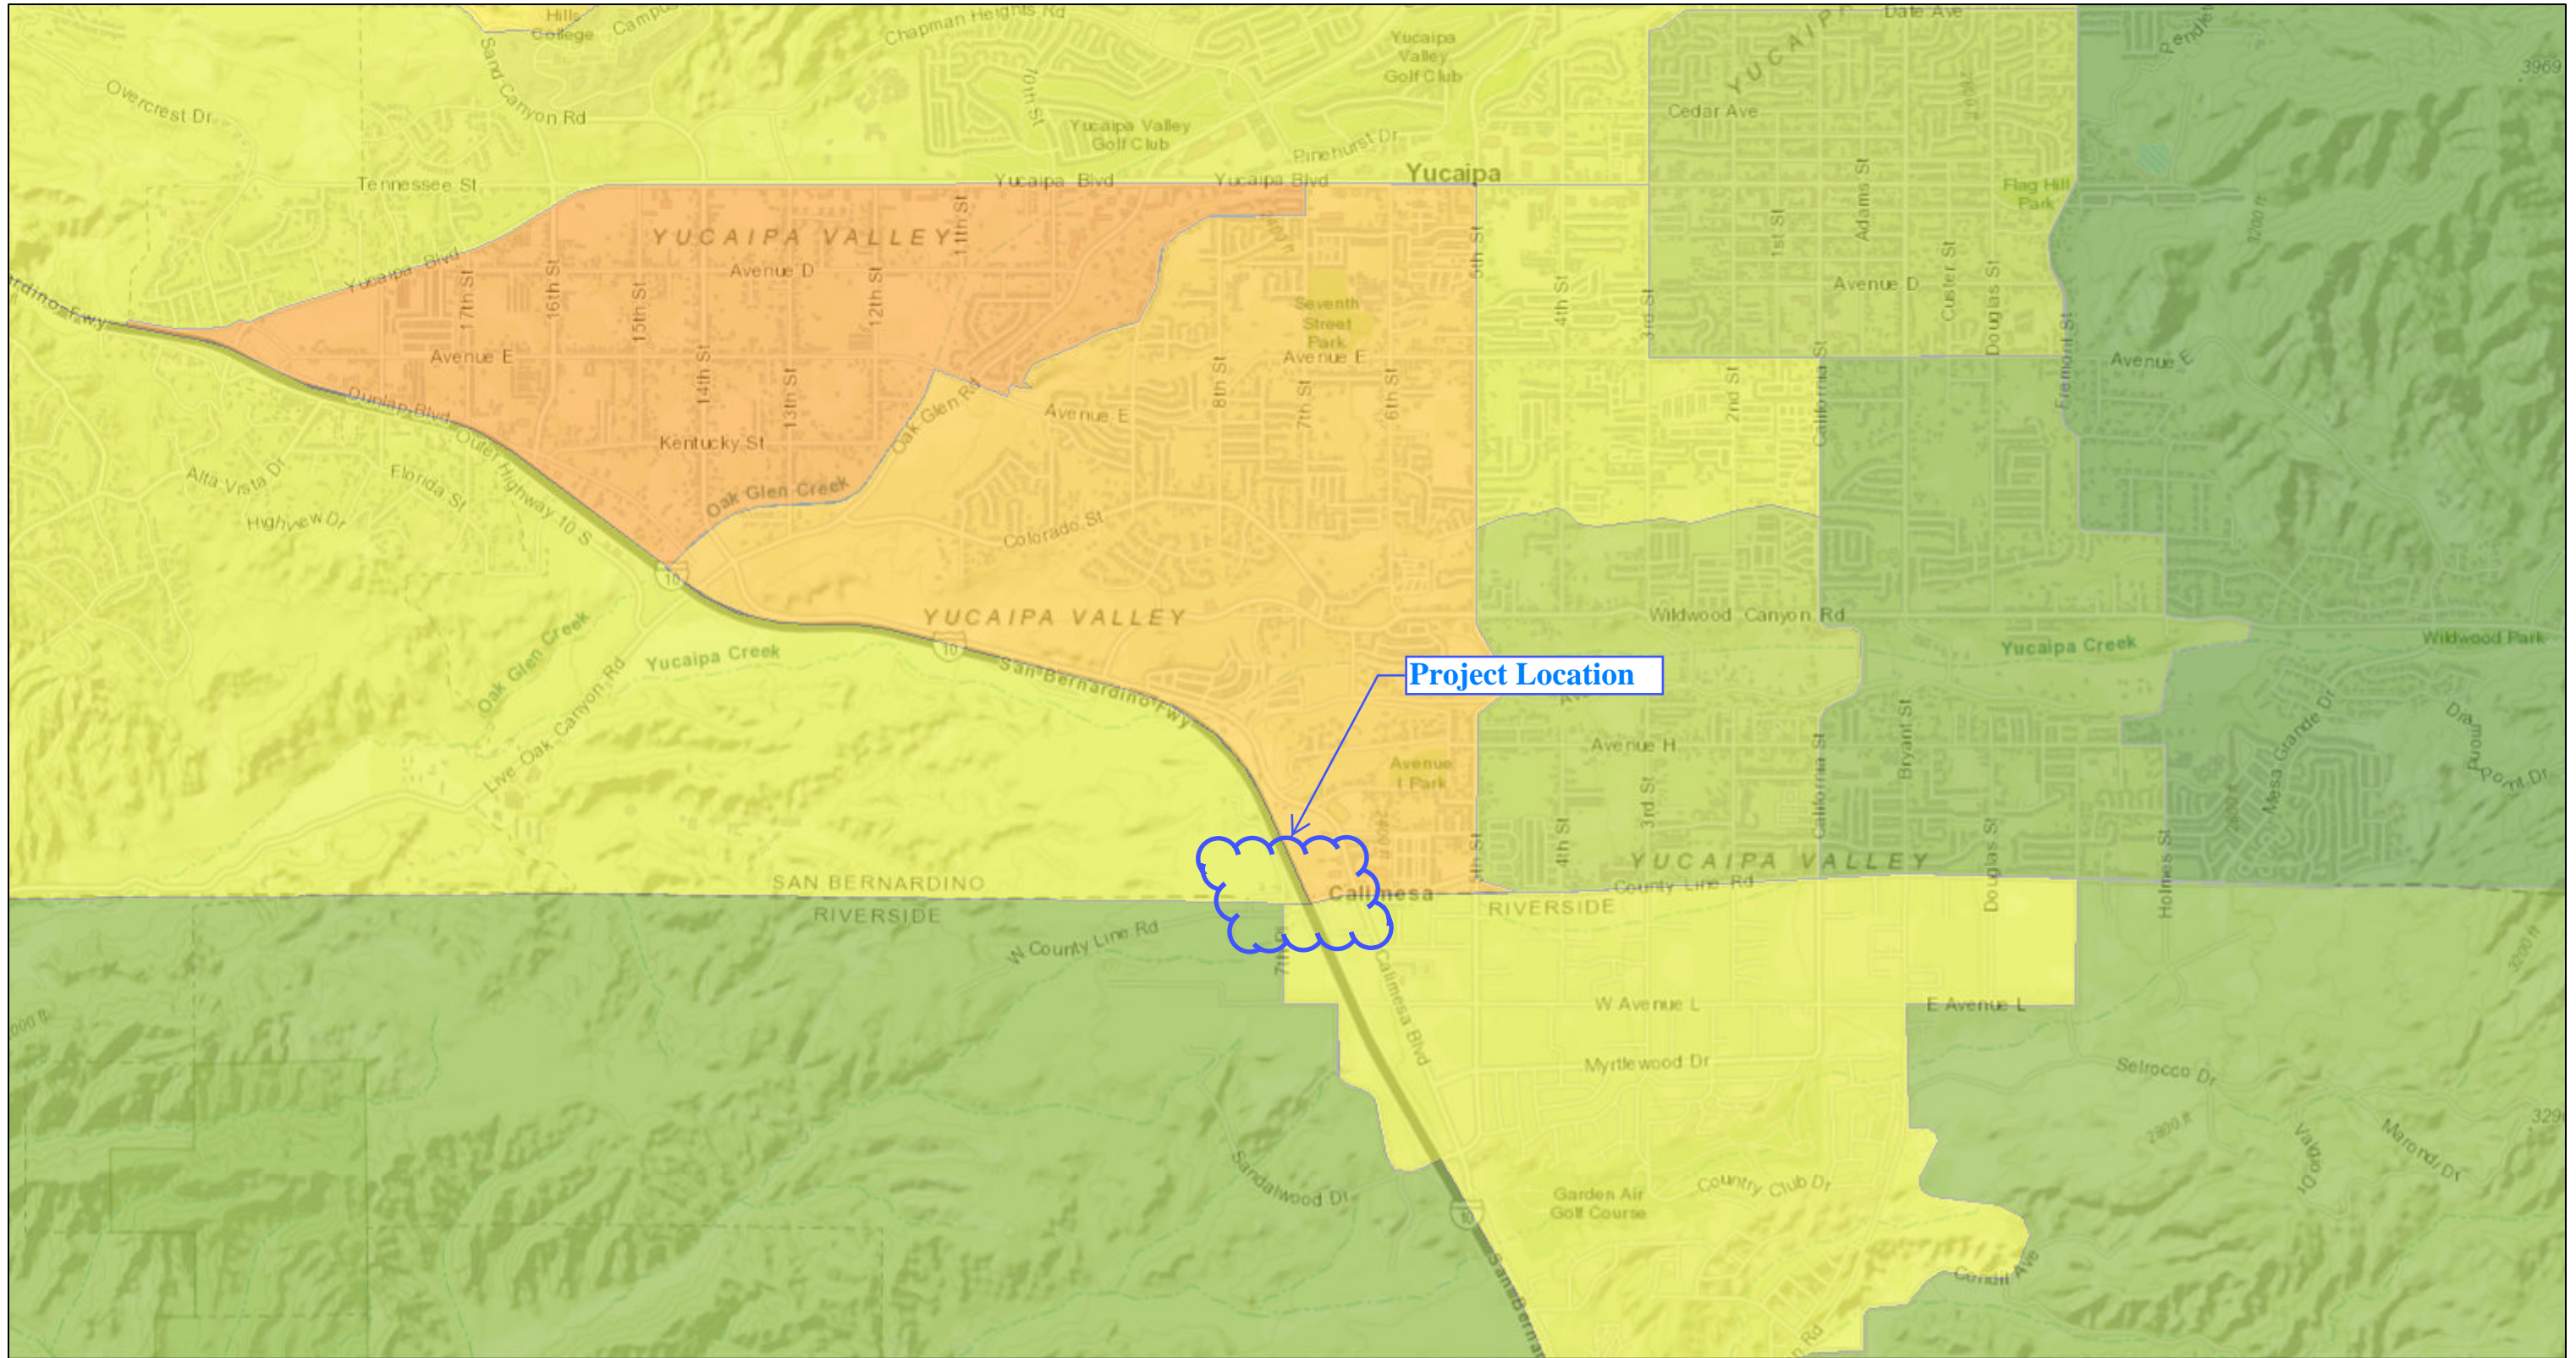

CalEnviroScreen 3.0 Results

1/23/2018, 6:58:21 AM

CalEnviroScreen 3.0 Results

1:36,112

Sources: Esri, HERE, DeLorme, Intermap, increment P Corp., GEBCO, USGS, FAO, NPS, NRCAN, GeoBase, IGN, Kadaster NL, Ordnance Survey, Esri Japan, METI, Esri China (Hong Kong), swisstopo, MapmyIndia, © OpenStreetMap contributors, and the GIS