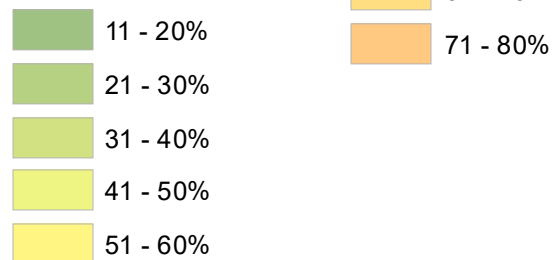

CalEnviroScreen 3.0 Results

1/23/2018, 6:58:21 AM

CalEnviroScreen 3.0 Results

1:36,112

Sources: Esri, HERE, DeLorme, Intermap, increment P Corp., GEBCO, USGS, FAO, NPS, NRCAN, GeoBase, IGN, Kadaster NL, Ordnance Survey, Esri Japan, METI, Esri China (Hong Kong), swisstopo, MapmyIndia, © OpenStreetMap contributors, and the GIS